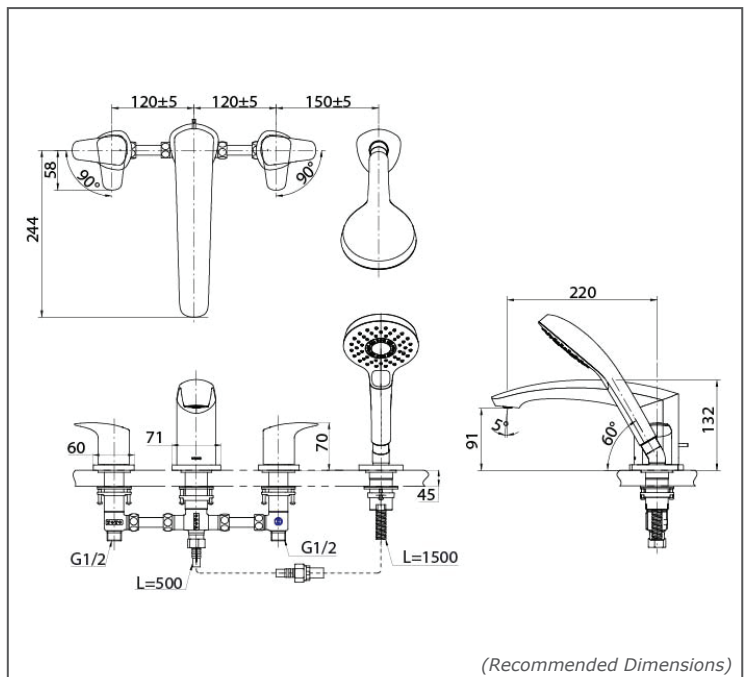

TOTO Faucets

GM SERIES

TBG09202A

FEATURES

- Bold parallel arches and reflective curves in an assertive design
- A majestic dignity of outstanding architecture - the arch of its spout and columnar body imposing a further accentuated presence that highlights its edges
- Easy Installation and Usage
- 1 mode function hand shower (COMFORT WAVE)

SPECIFICATIONS

- Finish : Chrome
- Material : Brass
- Water Pressure : 0.25MPa~0.75MPa

PARTS DESCRIPTION

TBG09202A : Bath & Shower Set (4-Holes)

TBG09202A

Please consult, TOTO representative for more details.